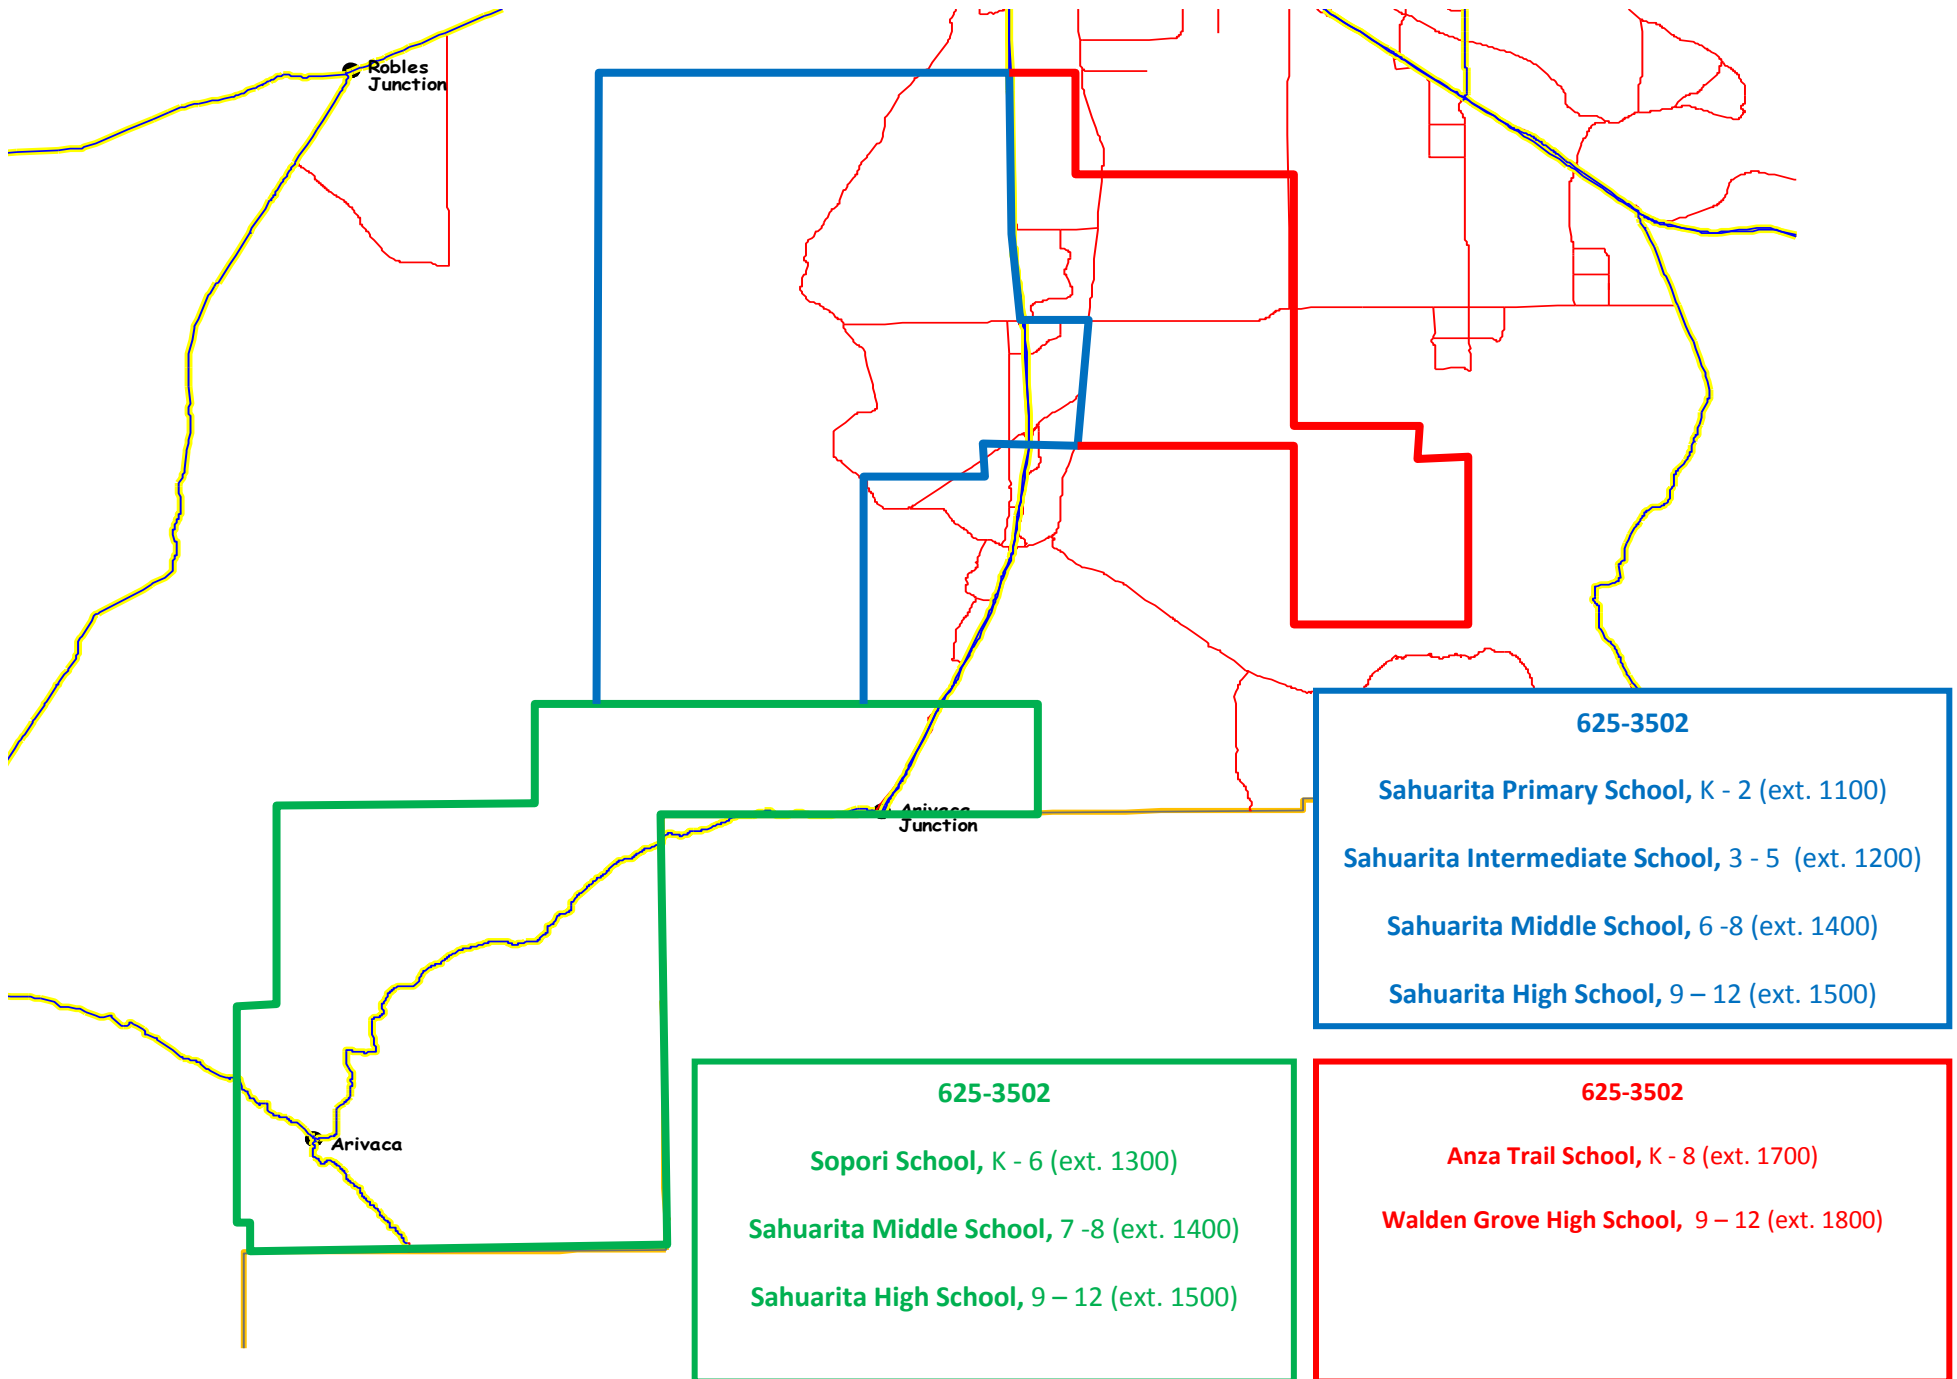

# Sahuarita Unified School District #30 Boundaries

# Sahuarita Unified School District #30 Boundaries – Rancho Sahuarita

**625-3502**

Sahuarita Primary School, K - 2 (ext. 1100)

Sahuarita Intermediate School, 3 - 5 (ext. 1200)

Sahuarita Middle School, 6 - 8 (ext. 1400)

Sahuarita High School, 9 - 12 (ext. 1500)

**625-3502**

Anza Trail School, K - 8 (ext. 1700)

Walden Grove High School, 9 - 12 (ext. 1800)

**625-3502**

New, K - 5 (ext. unknown)

Anza Trail School, 6 - 8 (ext. 1700)

Walden Grove High School, 9 - 12 (ext. 1800)