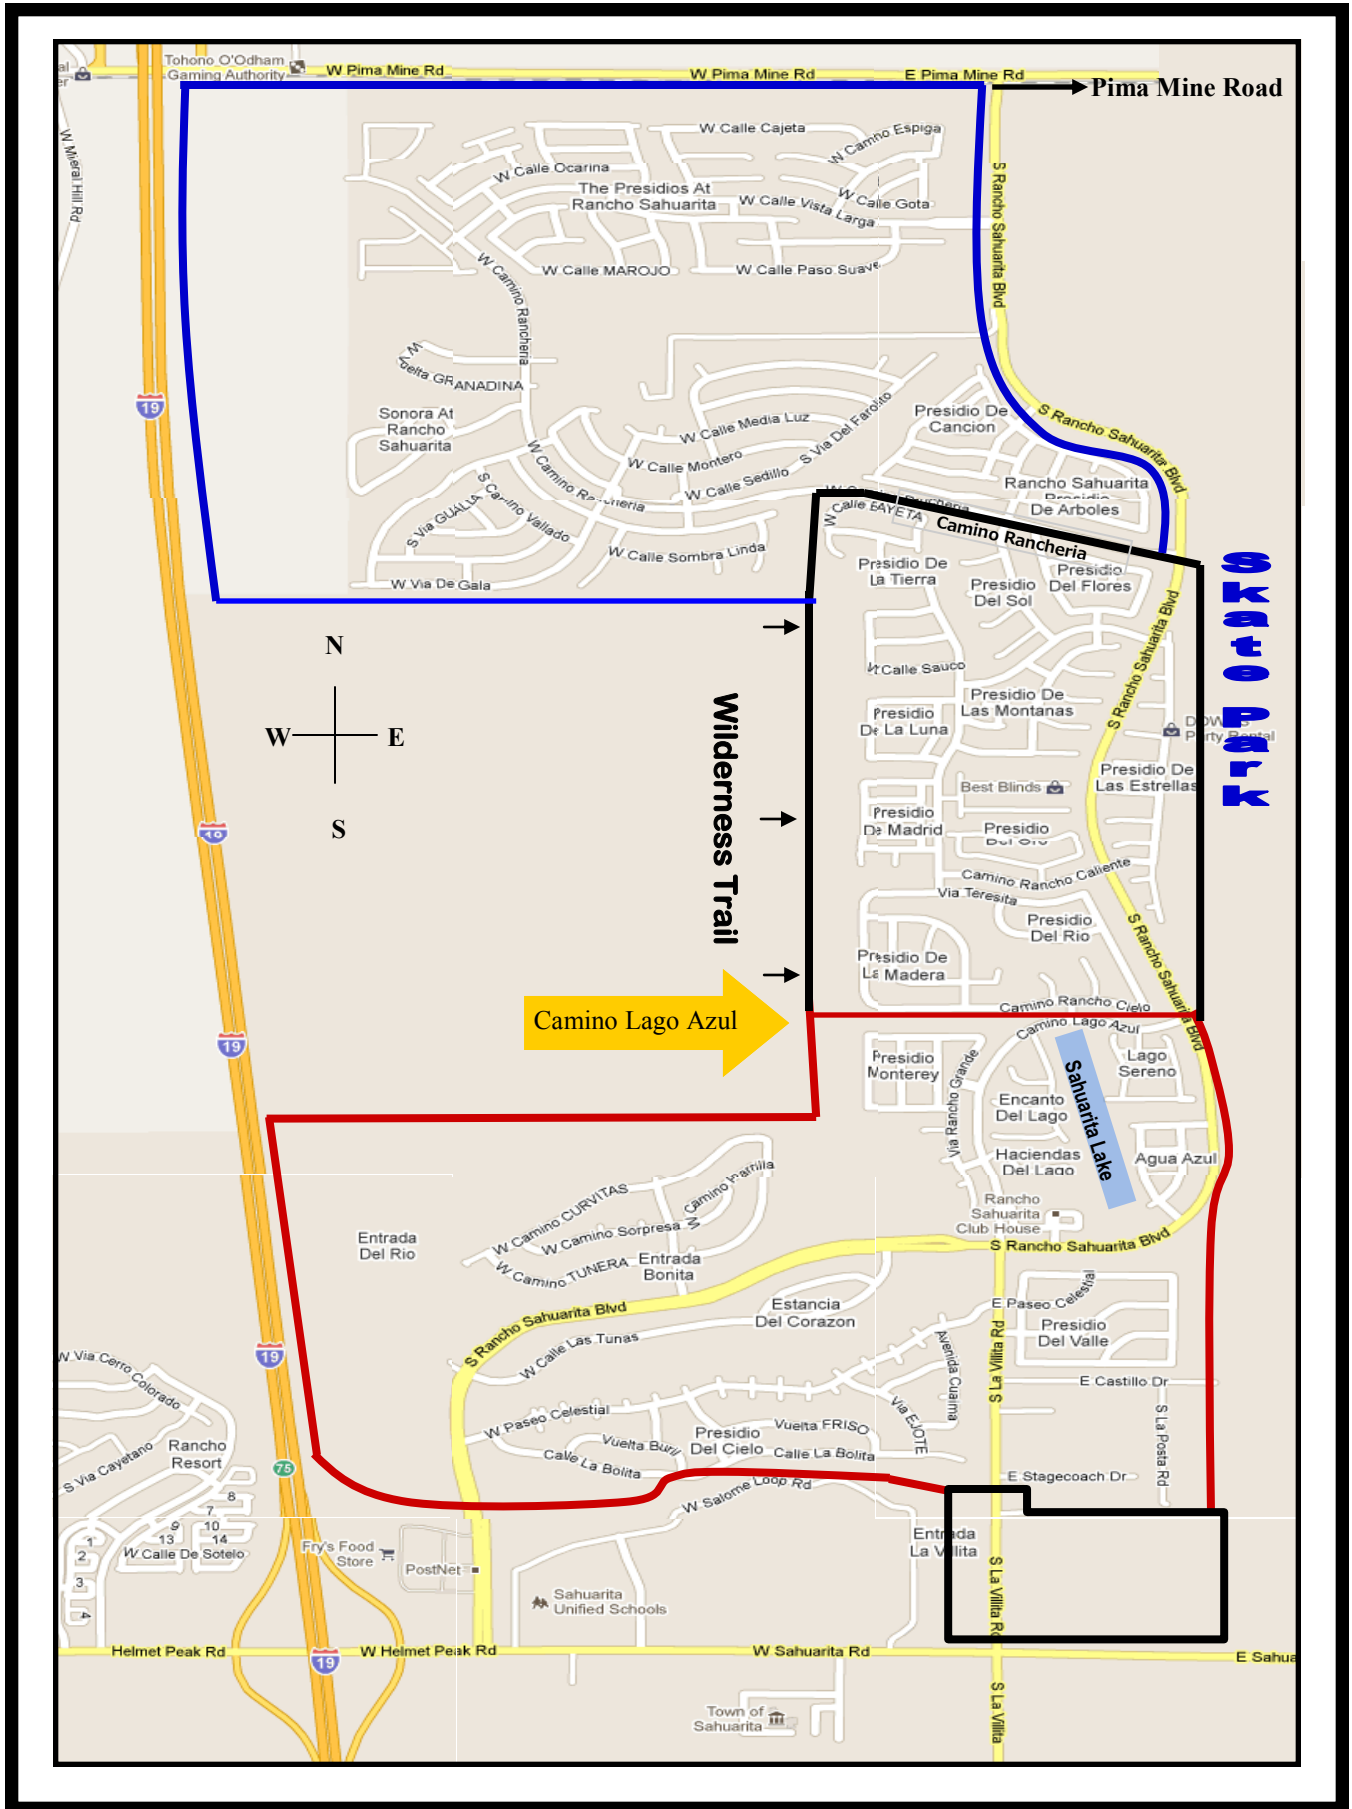

Rancho Sahuarita School Boundaries

****Boundary Key****

520-625-3502
 Sahuarita Primary School, K - 2 (ext. 1100)
 Sahuarita Intermediate School, 3 - 5 (ext. 1200)
 Sahuarita Middle School, 6 - 8 (ext. 1400)
 Sahuarita High School, 9 - 12 (ext. 1500)

520-625-3502
 New, K - 5 (ext. unknown)
 Anza Trail School, 6 - 8 (ext. 1700)
 Walden Grove High School, 9 - 12 (ext. 1800)

520-625-3502
 Anza Trail School, K - 8 (ext. 1700)
 Walden Grove High School, 9 - 12 (ext. 1800)